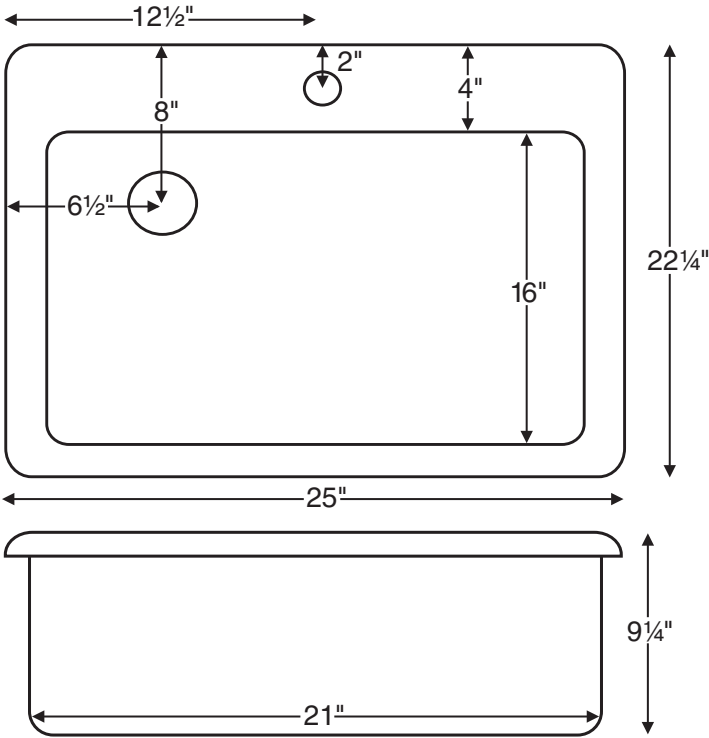

# RKS40

25" x 22.25"

Bowl depth: 9.25"

**Installation:** Drop-in or undermount

**Material:** Acrylic

**Shipping Weight:** 15 lbs / 7 kg

Available Colors
NOTE: part codes listed in parenthesis.
<b>White</b> (RKS40W)
<b>Biscuit</b> (RKS40B)

Note: Measurements are ±1/2" and are subject to change without notice. Data herein supersedes all previous prior to publication date indicated below.

### CONSTRUCTION AND STANDARD FEATURES

- Single-bowl design; 3.5" drain opening pre-drilled.
- Can be undermounted or caulked directly to the countertop without the use of clips or channels.
- No holes drilled standard; up to 4 holes drilled at no additional charge. Please indicate number of holes on order.
- Durable cast acrylic shell is extremely scratch- and stain-resistant yet renewable because the color goes all the way through the material.
- Non-porous surface makes cleaning and sanitizing faster and more effective.
- Multi-layered reinforced backing of thick fiberglass, resin and titanium.
- Up to 30% thicker and stronger than other makes.
- 1-year limited residential and commercial warranty.